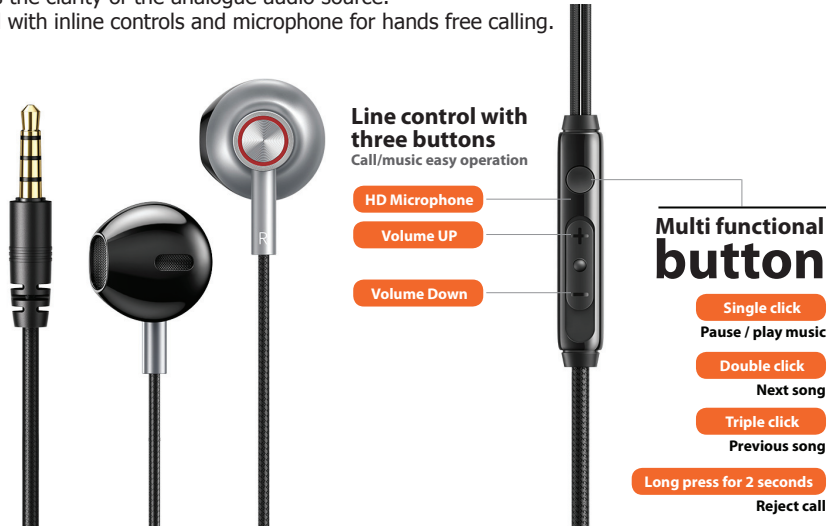

HP1210 3.5mm Earphones Digital Audio Processor

Great earphones featuring a Digital Audio Processor which increases the bass performance and enhances the clarity of the analogue audio source. Equipped with inline controls and microphone for hands free calling.

HP6080 Lightning Digital Gaming Earphones With Removeable Boom Microphone

A part of McDodo's bass range, these earphones are highly affordable and deliver crystal clear audio. The 3.5mm interface allows for a simple plug and play. Superior heavy duty Aluminium Alloy housing for reliability and durability. The D-shaped earpieces are super comfortable and provide digital audio directly in the ear.