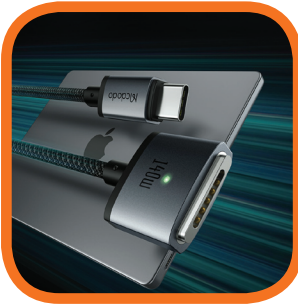

M MAGSAFE 3 TO TYPE-C CABLE

THUNDERBOLT 3 TYPE-C CABLE M

MCA1470

Macbook Magsafe 3 To Type-C Magnetic Cable - 2 Metres

This brilliant magnetic cable will charge your compatible Apple MacBook laptop at lightning speeds. With 140W of power and 5 Amp fast charge, you can fully charge your device in under an hour. Features a magnetic MagSafe 3 connector that helps guide it to the Mac charging port. Compatible With: MacBook Air (M2, 2022), MacBook Pro (14-inch, M2, 2023), MacBook Pro (14-inch, M1, 2021), MacBook Pro (16-inch, M2, 2023), MacBook Pro (16-inch, M1, 2021)